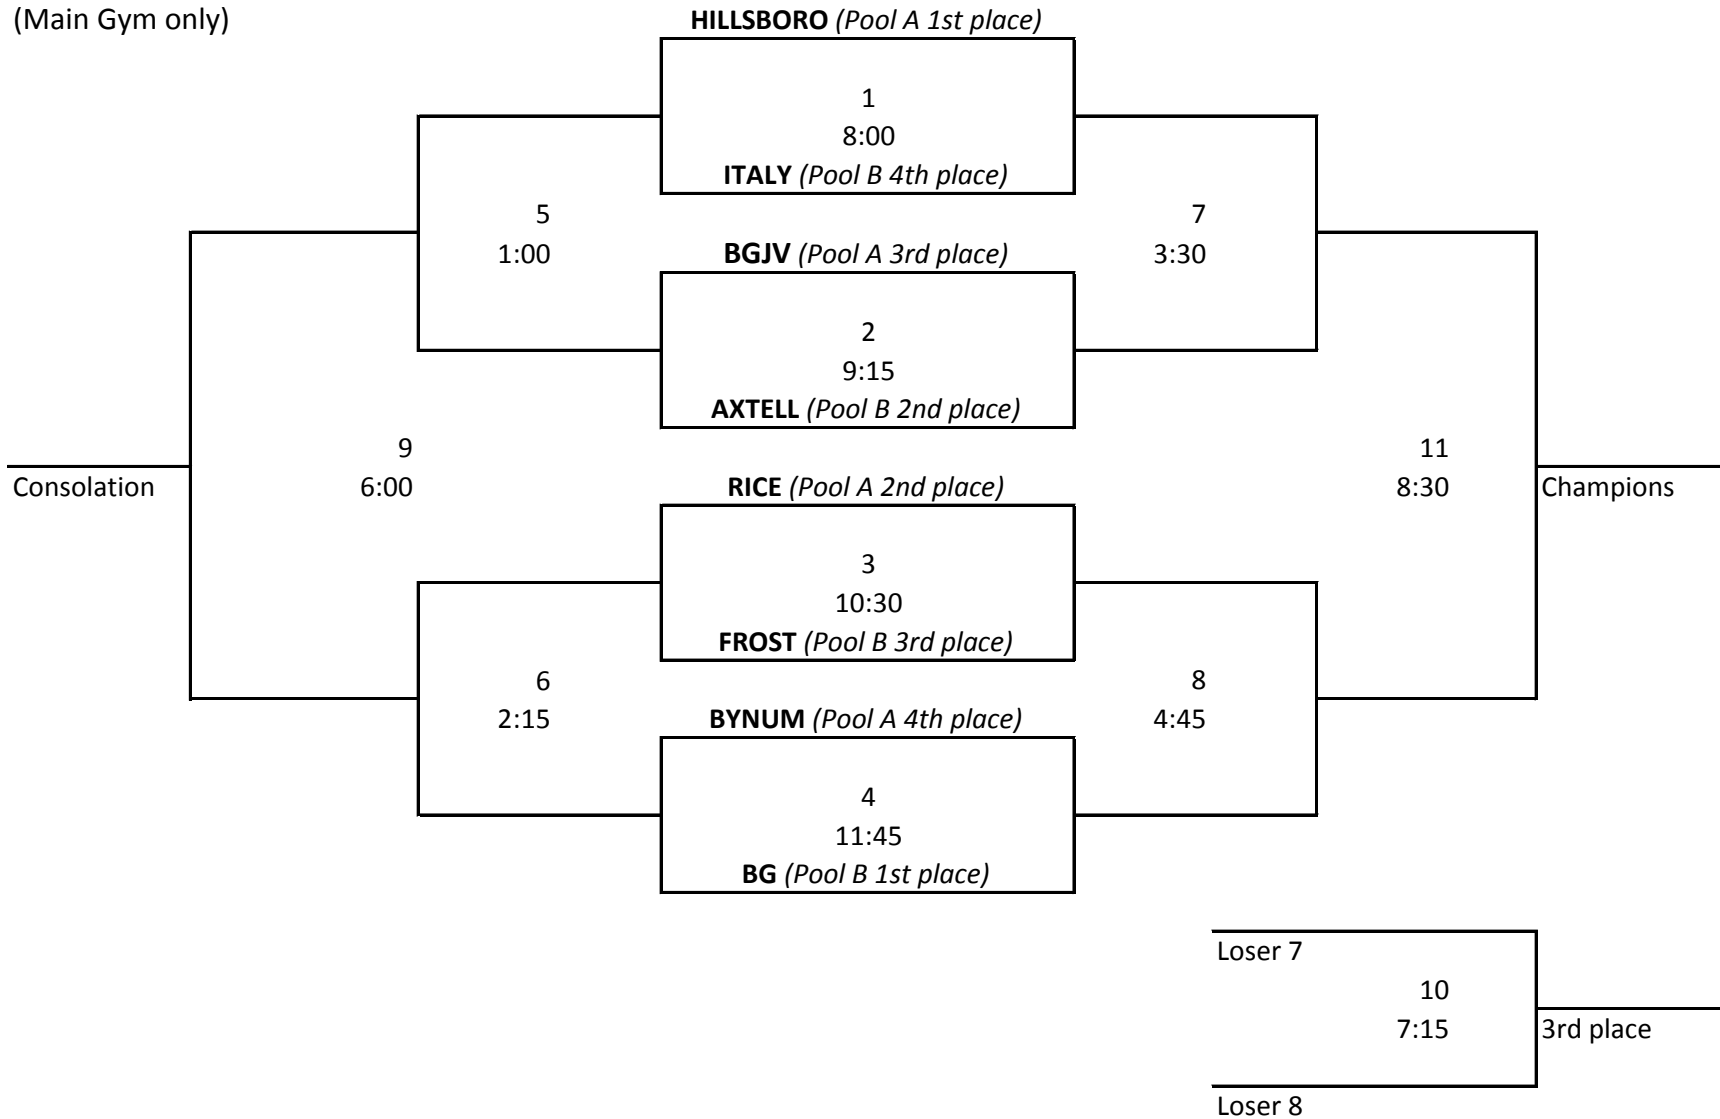

**Blooming Grove Varsity Tourney**  
**Saturday Bracket**  
 (Main Gym only)

\* We will play a rolling schedule

**\* Games are best 2 out of 3 to 25. Game 3 to 15 if needed.**